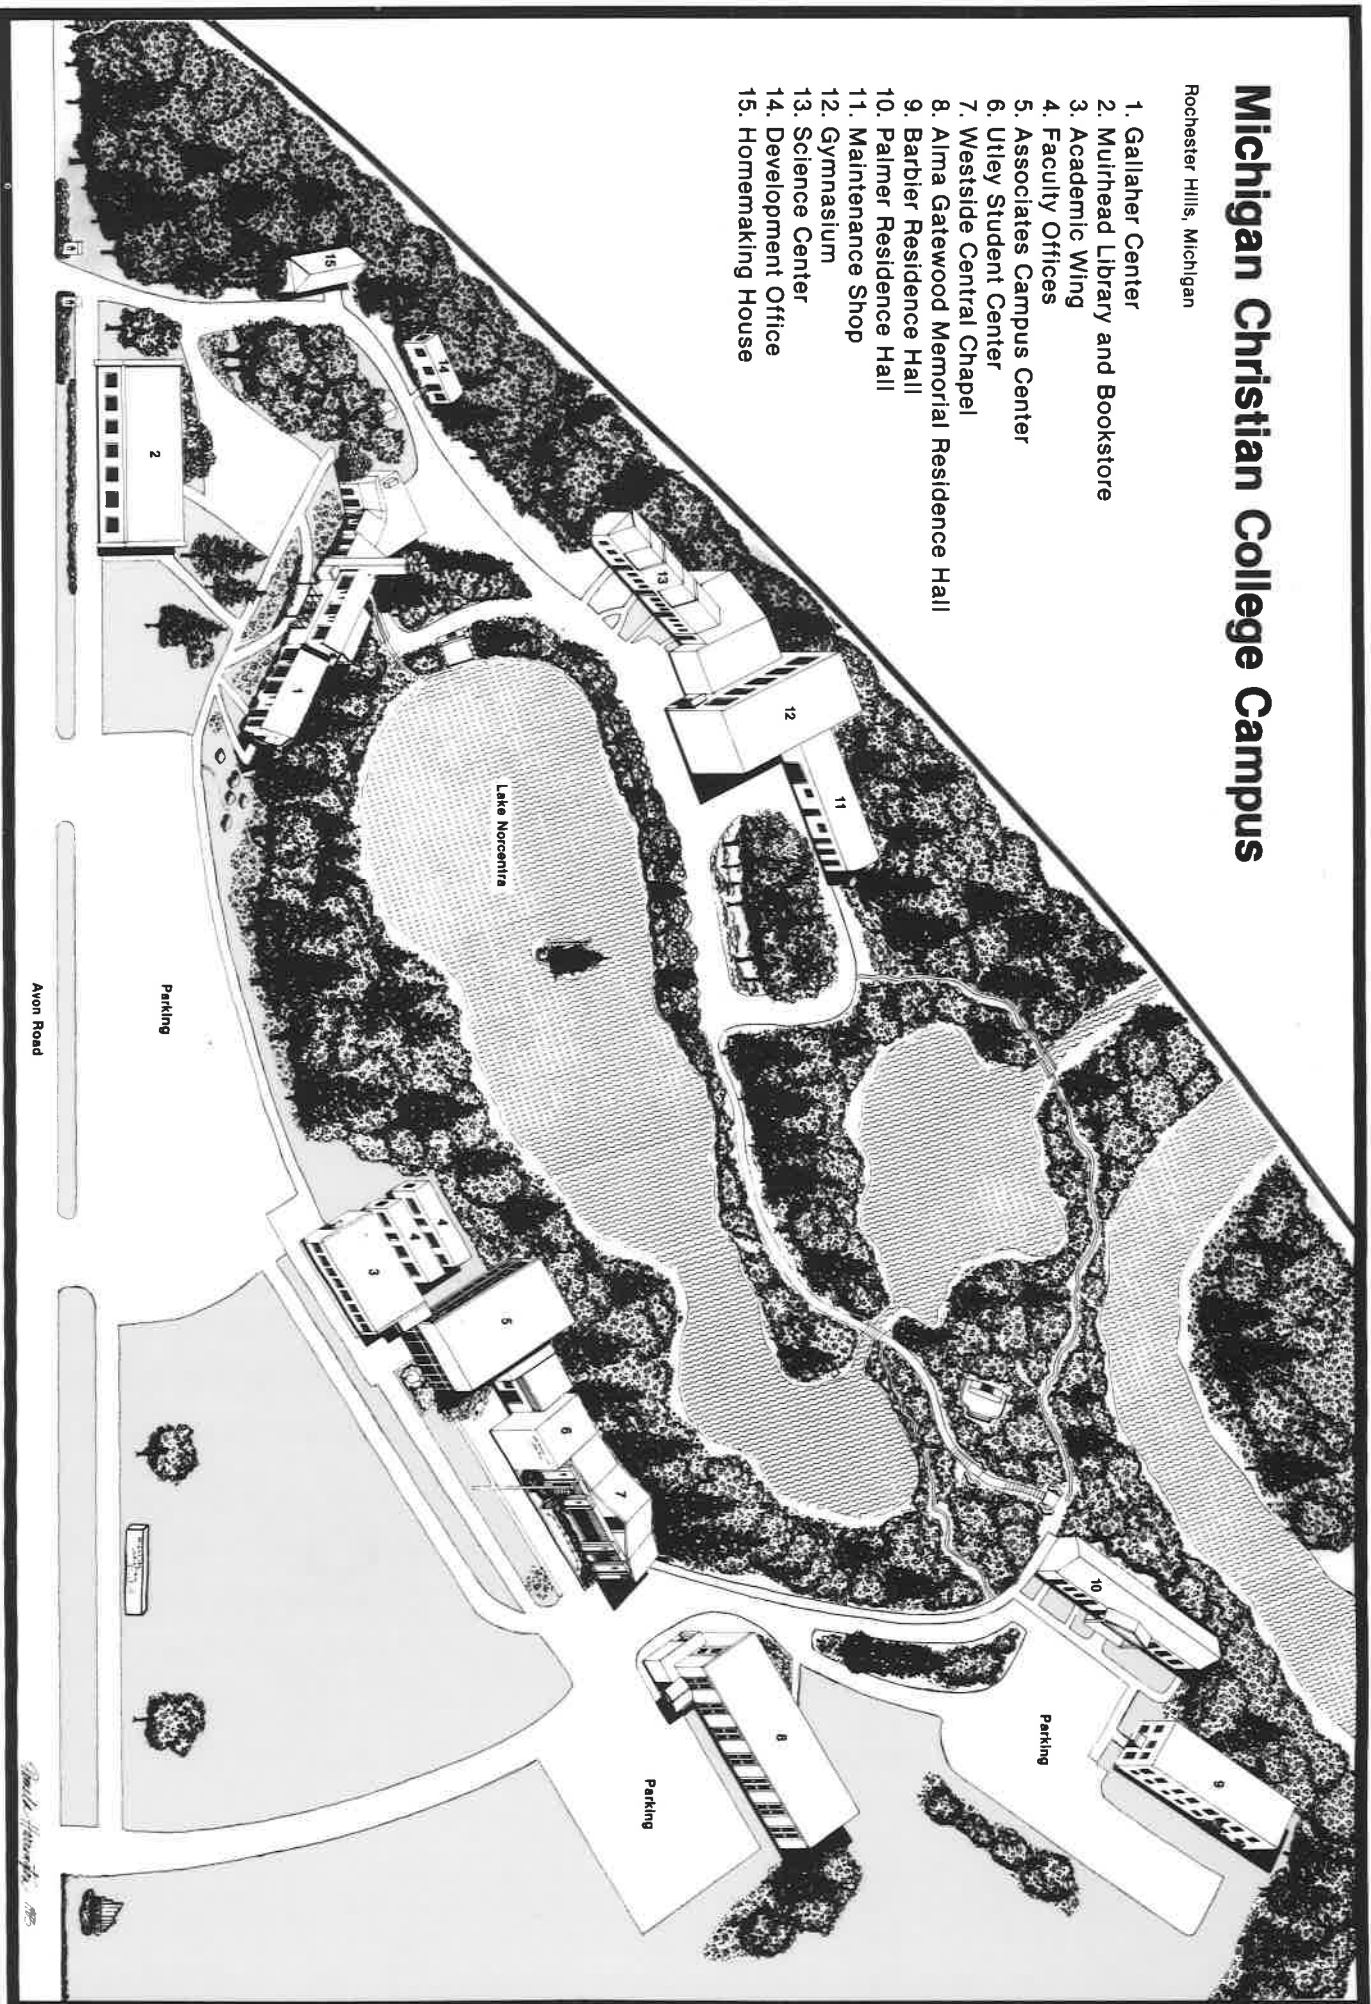

Michigan Christian College

Michigan Christian College Campus

Rochester Hills, Michigan

1. Gallaher Center
2. Muirhead Library and Bookstore
3. Academic Wing
4. Faculty Offices
5. Associates Campus Center
6. Utley Student Center
7. Westside Central Chapel
8. Alma Gatewood Memorial Residence Hall
9. Barber Residence Hall
10. Palmer Residence Hall
11. Maintenance Shop
12. Gymnasium
13. Science Center
14. Development Office
15. Homemaking House

Avon Road

Parking

Parking

Parking

Smith-Henry, 1975